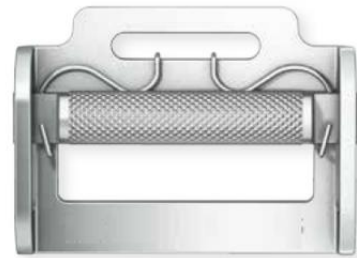

## ABOUT US

We S.B. Impex started in the years 2016, are one of the foremost manufacturers an extensive array of Steel Hook. Our offered range consists of best grade Scaffold Hook, Steel Hook, and Triangular D Ring. Designed by the use of excellent quality material, these are available in several sizes as per the exact requirements of our customers. Our product range is appreciated by our customers owing to their lightweight, simple design, highly durable, easy to use, customized size, reasonable price and long-term durability. We work with extreme enthusiasm and assure to accomplish great customer satisfaction by offering a high-quality range of steel hook as per their specific needs. In order to convene the accurate needs of clients in the most flourishing way, we offer these steel hooks in standard and customized specifications. Backed by a team of experienced staff, we have been able to meet the precise needs of our clients. Owing to our ethical business policies, high-quality products range and reasonable prices, we have increased the number of our satisfied clients.

## OUR PRODUCTS

C  
O  
N  
N  
E  
C  
T  
O  
R  
S

**B RING BIG**

**B RING SMALL**

**D RING WITH BAR**

**FORGED DOUBLE SLOT  
D-RING**

**D RING**

**D RING TRIANGULAR**

**C  
O  
N  
N  
E  
C  
T  
O  
R  
S**

**O RING**

**SINGLE SLOT D RING**

**SINGLE SLOT D RING**

**STAMPED D RING WITH BAR**

**STAMPED SINGLE SLOT D RING**

**B  
U  
C  
K  
L  
E  
S**

**AUTOMATIC BUCKLE**

**BUCKLE FRAME**

**OVAL ADJUSTER**

**SLIDING BAR ADJUSTER**

**ADJUSTABLE BUCKLE**

**BUCKLE WITH SLIDING  
BAR & SPRING**

**H  
O  
O  
K  
S**

**FORGED SCAFFOLD HOOK**

**REBAR HOOK**